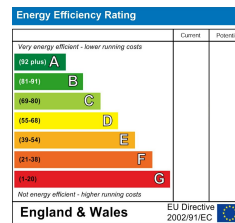

Dines Barn , Andover,SP11 0HU
£1,900 PCM

PROPERTY DESCRIPTION BY *Tanya Owens*

DIRECTIONS

Tax Band: F

OPEN 7 DAYS

If you are considering selling your home please contact us today for your free no obligation valuation