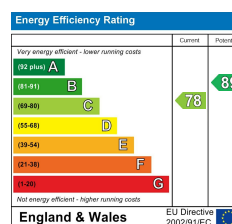

107 Marjoram Walk, Hampshire, SP11 6RJ
£1,450 PCM

PROPERTY DESCRIPTION BY *Holly Choularton*

DIRECTIONS

Tax Band: D

OPEN 7 DAYS

If you are considering selling your home please contact us today for your free no obligation valuation