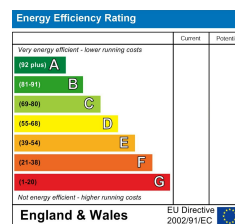

15 Clatford Manor House, Andover, SP11 7PY
£925

PROPERTY DESCRIPTION BY *Ella Flint*

DIRECTIONS

Tax Band: B

OPEN 7 DAYS

If you are considering selling your home please contact us today for your free no obligation valuation